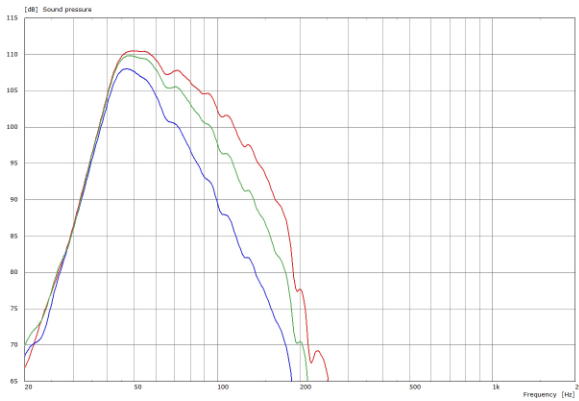

PRODUCT SPECIFICATIONS

Speaker Components	2 x 21" Nd
Description	Passive Bass Extension
Power AES / Peak	3600 W / 10,8 kW
Impedance nominal	2 Ω
SPL 1 W / Peak @ 1 m	107 dB / 146 dB
Usable Range	33 Hz - 150 Hz
Tuning Frequency excursion minimum	39 Hz
Connectors	2 x Neutrik Speakon NL4MP in/out Coding: 1 +/- HiMid, 2 +/- Sub
Handles	4 x
Rigging / Fittings	Wheel board fittings
Weight	89 kg (+ 11,0 kg wheel board)
Size height x width - depth	60,0 x 110,0 x 107,0 cm
Order No.	00390

<http://www.seeburg.net/downloads.php>

MEASUREMENTS

Frequency Response with Presets

Sensitivity 1 W @ 1 m + Impedance

ACCESSORIES Galeo XT Sub

Wheel Board

for Galeo XT Sub, stackable,
11 kg

Order No. **01272**