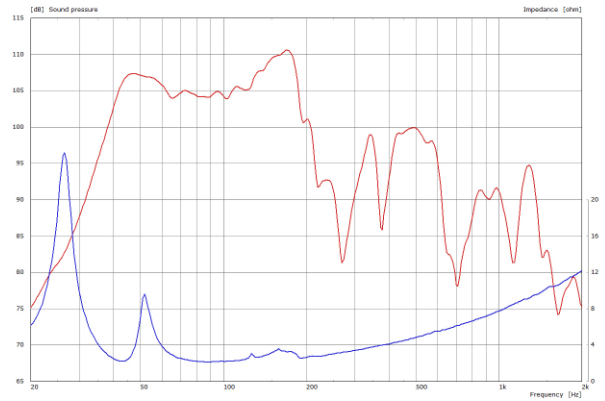

Sensitivity 1 W @ 1 m + Impedance