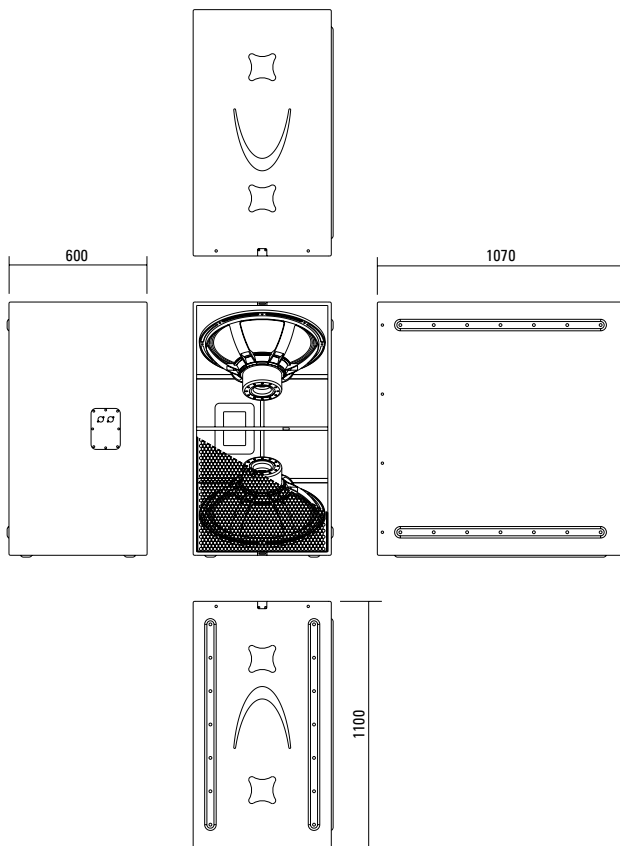

PRODUCT SPECIFICATIONS

Speaker Components	2 x 21" Nd
Description	Passive Bass Extension
Power AES / Peak	3600 W / 10,8 kW
Impedance nominal	2 Ω
SPL 1 W / Peak @ 1 m	107 dB / 146 dB
Usable Range	33 Hz - 150 Hz
Tuning Frequency excursion minimum	39 Hz
Connectors	2 x Neutrik Speakon NL4MP in/out Coding: 1 +/- HiMid, 2 +/- Sub
Handles	4 x
Rigging / Fittings	Wheel board fittings
Weight	89 kg (+ 11,0 kg wheel board)
Size height x width - depth	60,0 x 110,0 x 107,0 cm
Order No.	00390

Robust Melamin skid plates on the sides and bottom of the cabinet.

Robust honeycomb grille with acoustic foam lining for dust and spray protection.

Removable wheel board for easy transport.

DIMENSIONS

Controller Setups are available on our website: