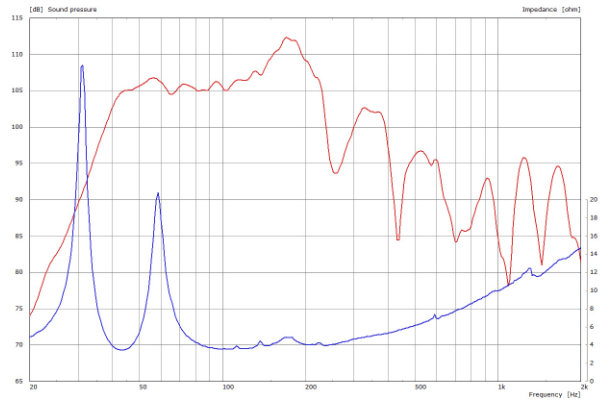

Sensitivity 1 W @ 1 m + Impedance