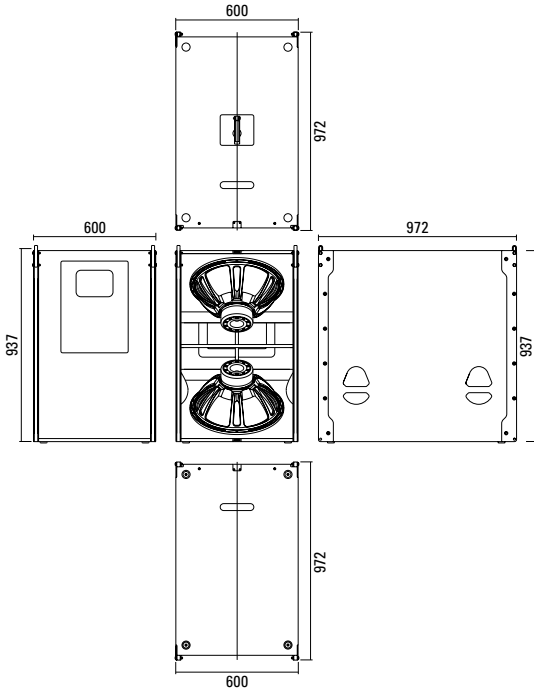

PRODUCT SPECIFICATIONS

Speaker Components	2 x 18" Nd
Description	Passive Bass Extension
Power AES / Peak	3000 W / 9000 W
Impedance nominal	4 Ω
SPL 1 W / Peak @ 1 m	105 dB / 144 dB
Usable Range - 6 dB	36 Hz - 180 Hz
Tuning Frequency excursion minimum	43 Hz
Connectors	2 x Neutrik Speakon NL4MP in/out Coding: 1+/- HiMid, 2+/- Sub
Handles	6 x
Rigging / Fittings	M20 on top Wheel board fittings Integrated flying hardware*
Weight	84 kg / 73 kg (GV) (+ 10,0 kg wheel board)
Size height x width x depth	93,7 x 60,0 x 97,2 cm
Order No.	00405 00405/GV (Ground Version)

*not included in Galeo Sub GV

Mounting pole for 2 Galeo tops in a mounting bracket.

Integrated flying hardware.

Integrated adjuster for setting the angle of the Galeo tops in a ground stack.

DIMENSIONS

Galeo Sub

Order No. **01389/HD**

Ball Lock Pin

for Galeo flying frame,
9,5 x 25,5 mm

Order No. **01380/gal**

for steel support
for Galeo ground stack,
10,0 x 45,0 mm

Order No. **01380/45**

Speaker Pole

M20, with crank, K&M