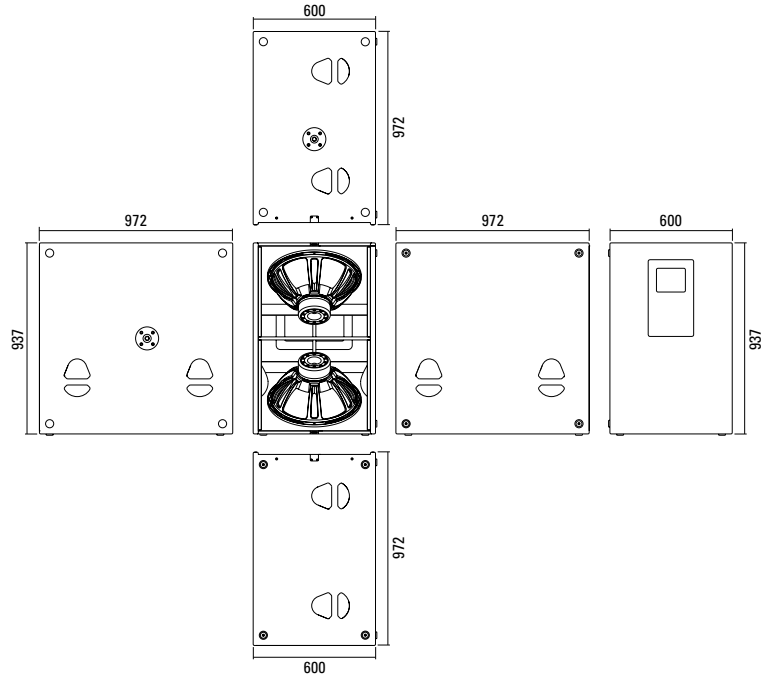

PRODUCT SPECIFICATIONS

Speaker Components	2 x 18" Nd
Description	Passive Bass Extension
Power AES / Peak	3000 W / 9000 W
Impedance nominal	4 Ω
SPL 1 W / Peak @ 1 m	105 dB / 144 dB
Usable Range - 6 dB	36 Hz - 180 Hz
Tuning Frequency excursion minimum	43 Hz
Connectors	2 x Neutrik Speakon NL4MP in/out Coding: 1+/- HiMid, 2+/- Sub
Handles	6 x
Rigging / Fittings	M20 on top Wheel board fittings Integrated flying hardware*
Weight	84 kg / 73 kg (GV) (+ 10,0 kg wheel board)
Size height x width x depth	93,7 x 60,0 x 97,2 cm
Order No.	00405 00405/GV (Ground Version)

*not included in Galeo Sub GV

Mounting pole for 2 Galeo tops in a mounting bracket.

Integrated flying hardware.

Integrated adjuster for setting the angle of the Galeo tops in a ground stack.

DIMENSIONS

Galeo Sub

Galeo Sub GV

The GALEO Sub is available in the ground version (GV), without flying hardware and with additional handles and M20 mounting points.

Controller Setups are available on our website:

<http://www.seeburg.net/downloads.php>

Order No. **01389/HD**

Ball Lock Pin

for Galeo flying frame,
9,5 x 25,5 mm

Order No. **01380/gal**

for steel support
for Galeo ground stack,
10,0 x 45,0 mm

Order No. **01380/45**

Speaker Pole

M20, with crank, K&M