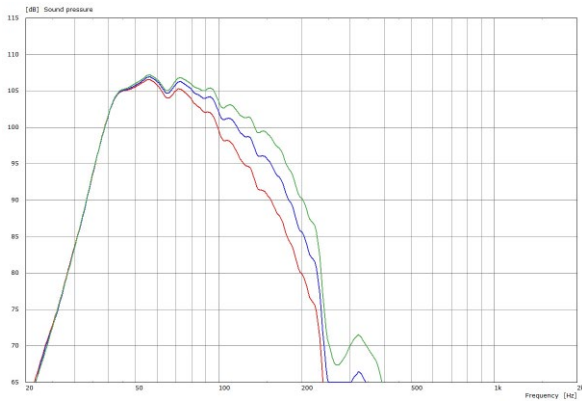

MEASUREMENTS

Frequency Response with Presets